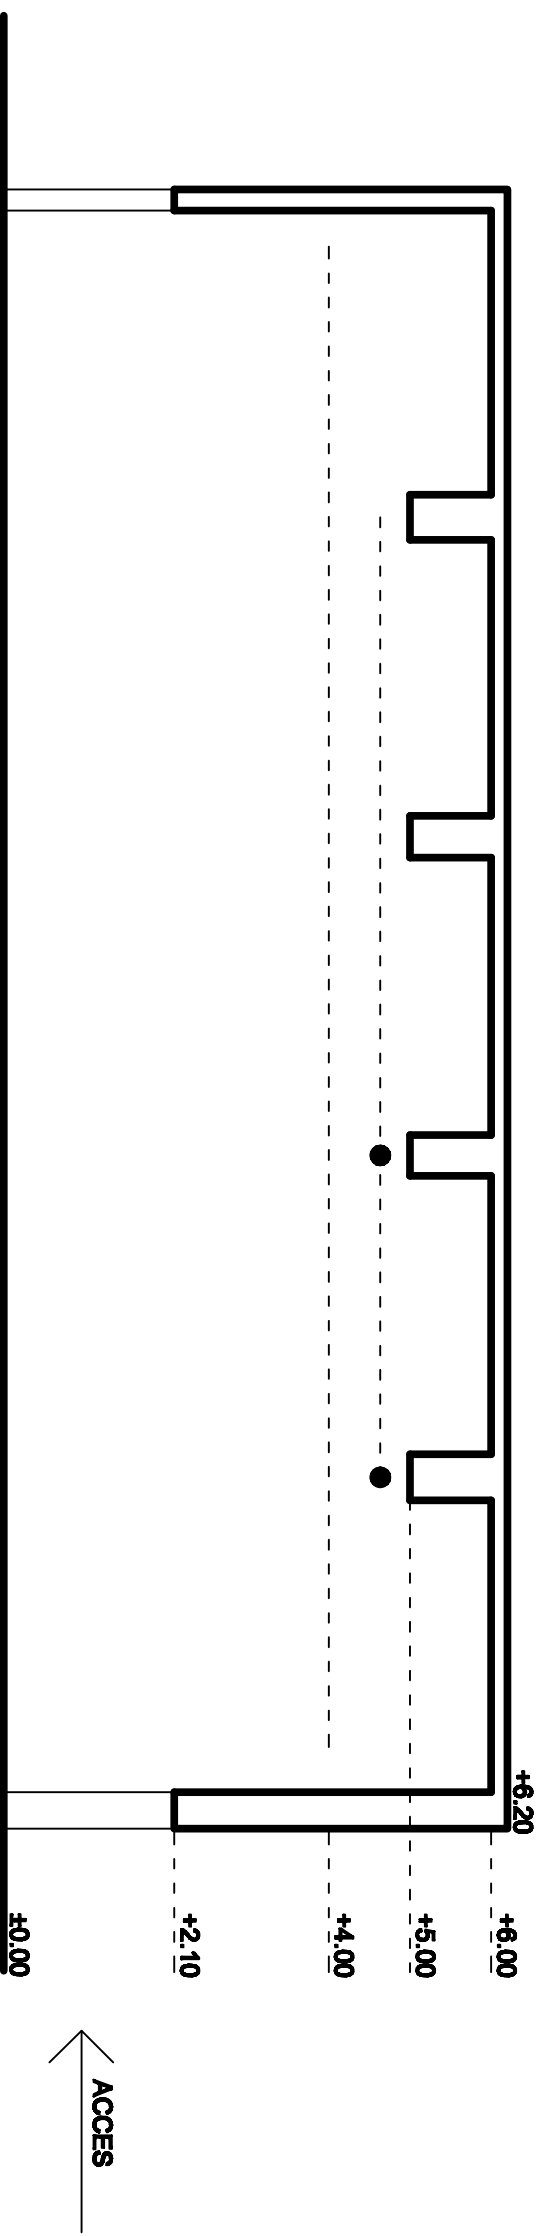

**NATIONAL THEATRE
"MARIN SORESCU" CRAIOVA
"I.D.SÂRBU" HALL**

----- LIGHTING BARS&BOX SET
----- TIERS FOR AUDIENCE MODULABLE(100 SEATS)