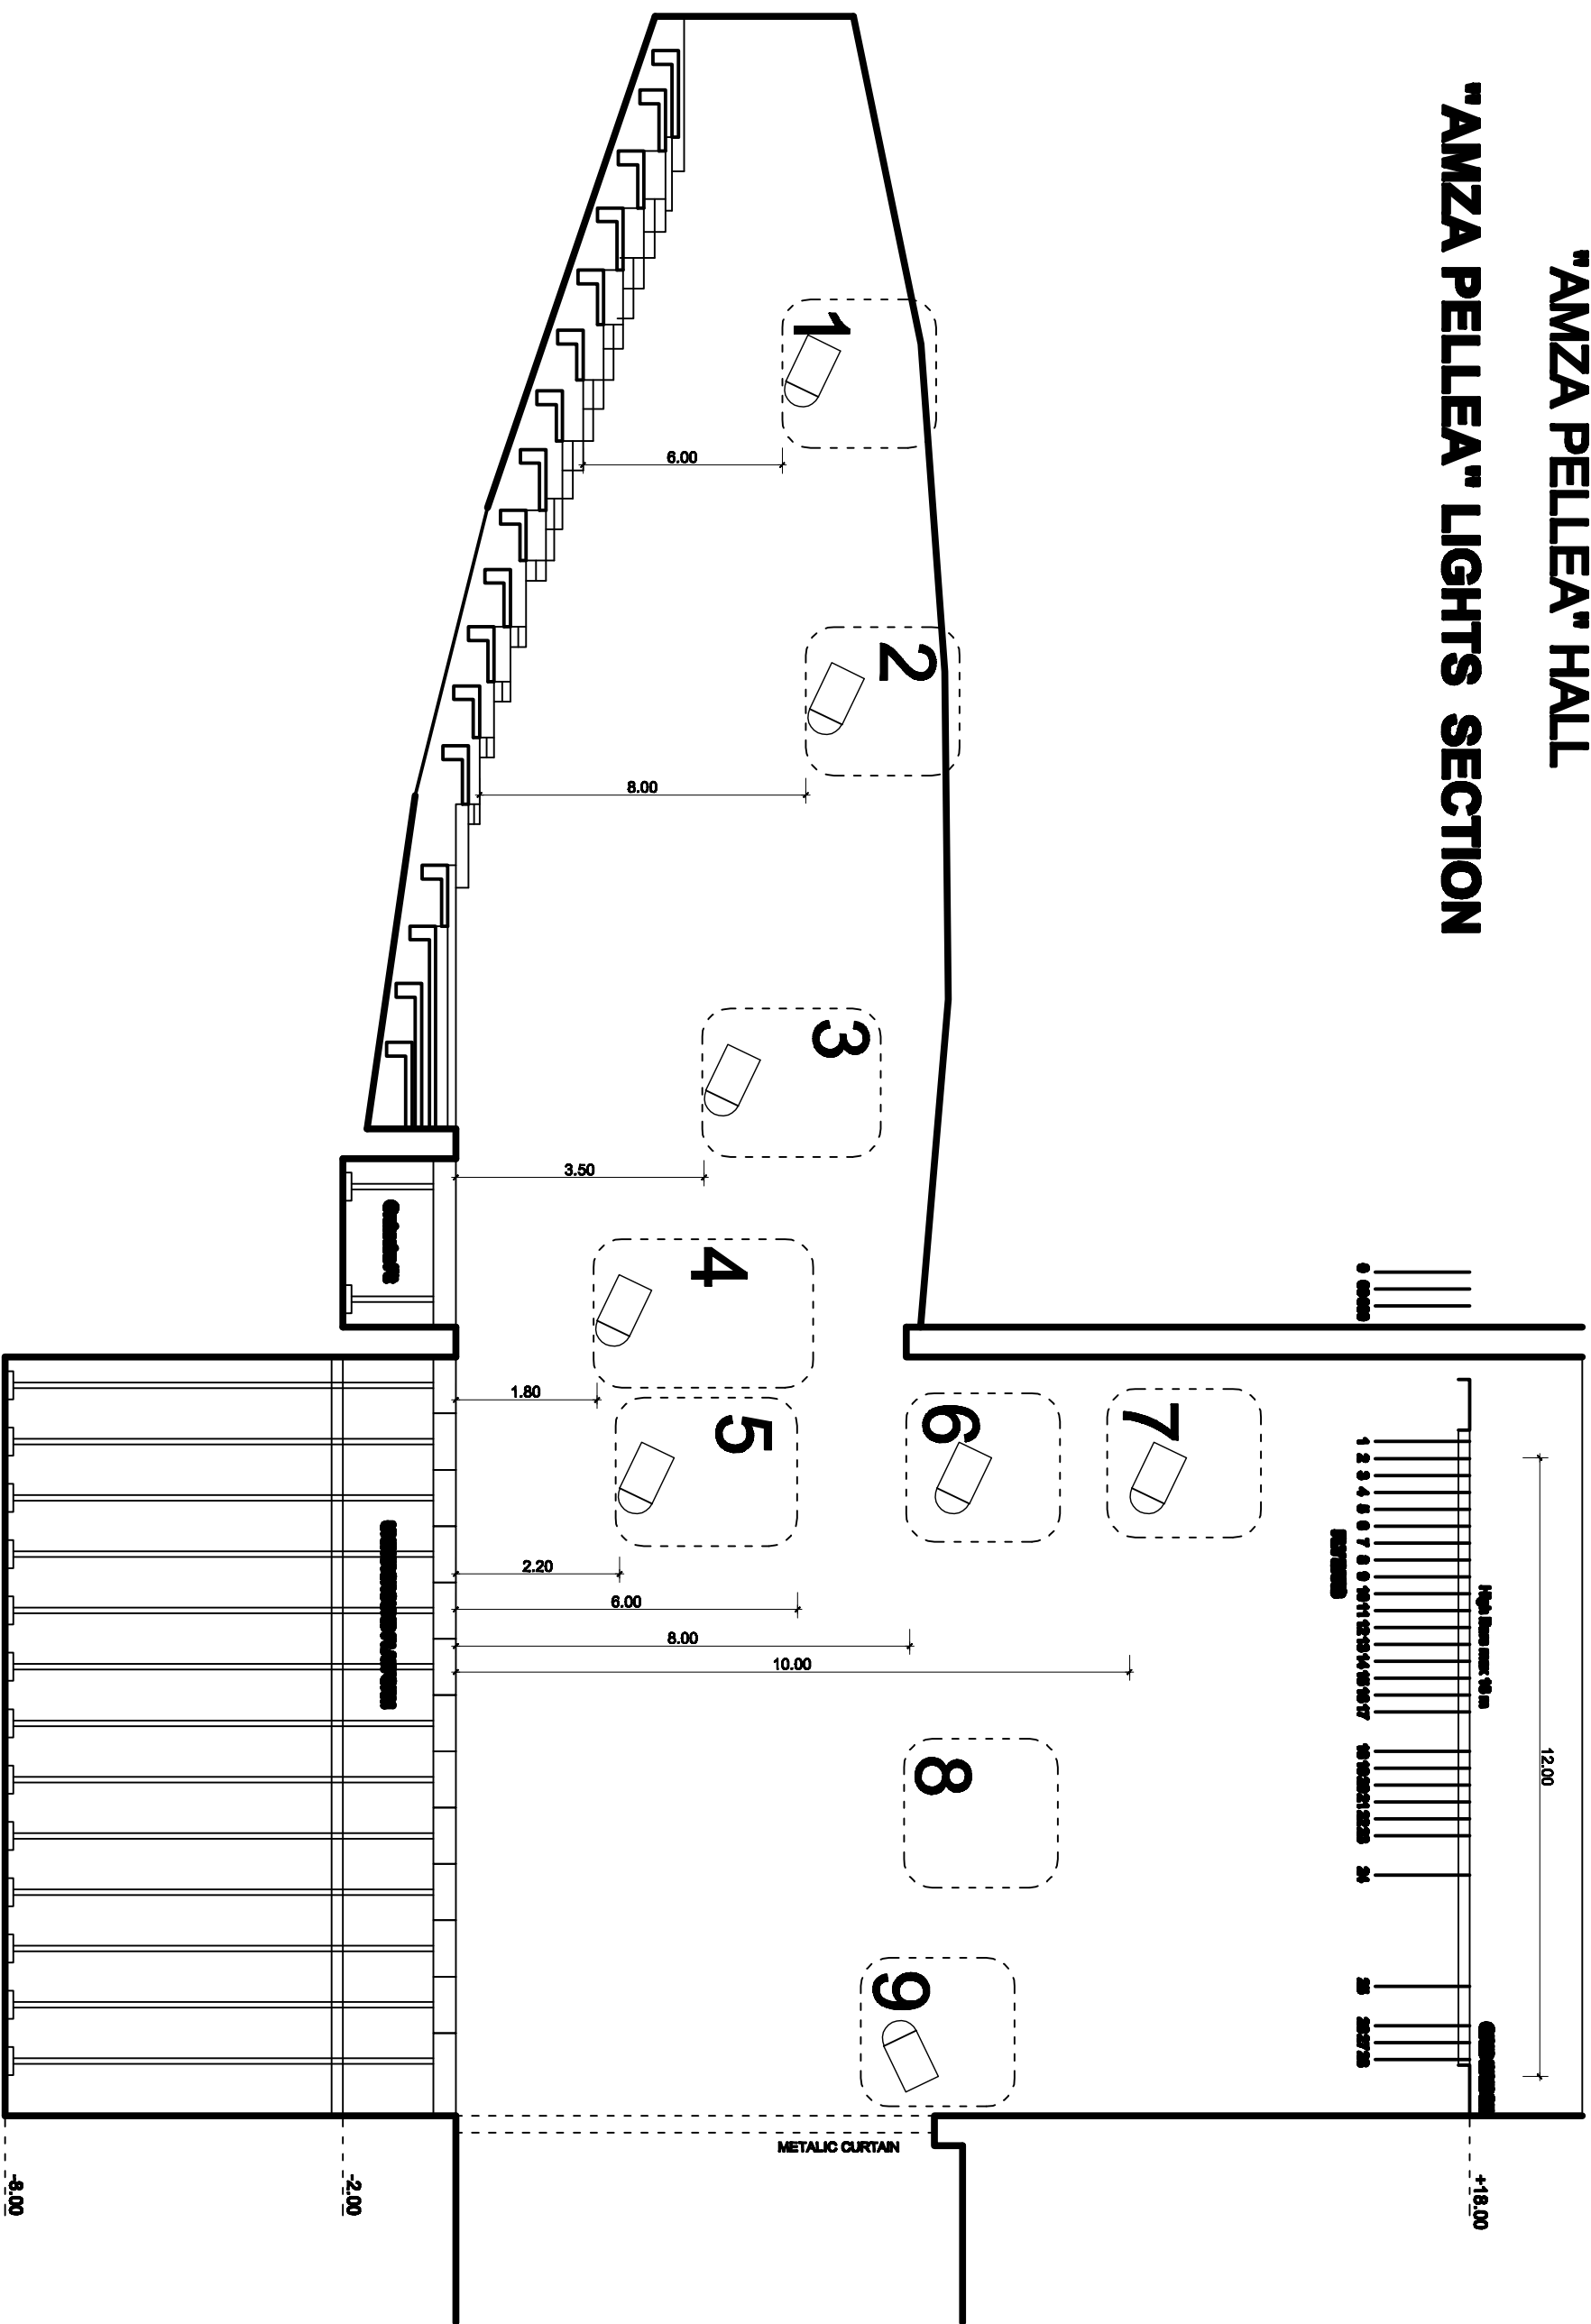

NATIONAL THEATRE
"MARIN SORESCU" CRAIOVA
"AMZA PELLEA" HALL

"AMZA PELLEA" LIGHTS SECTION

Not to Scale